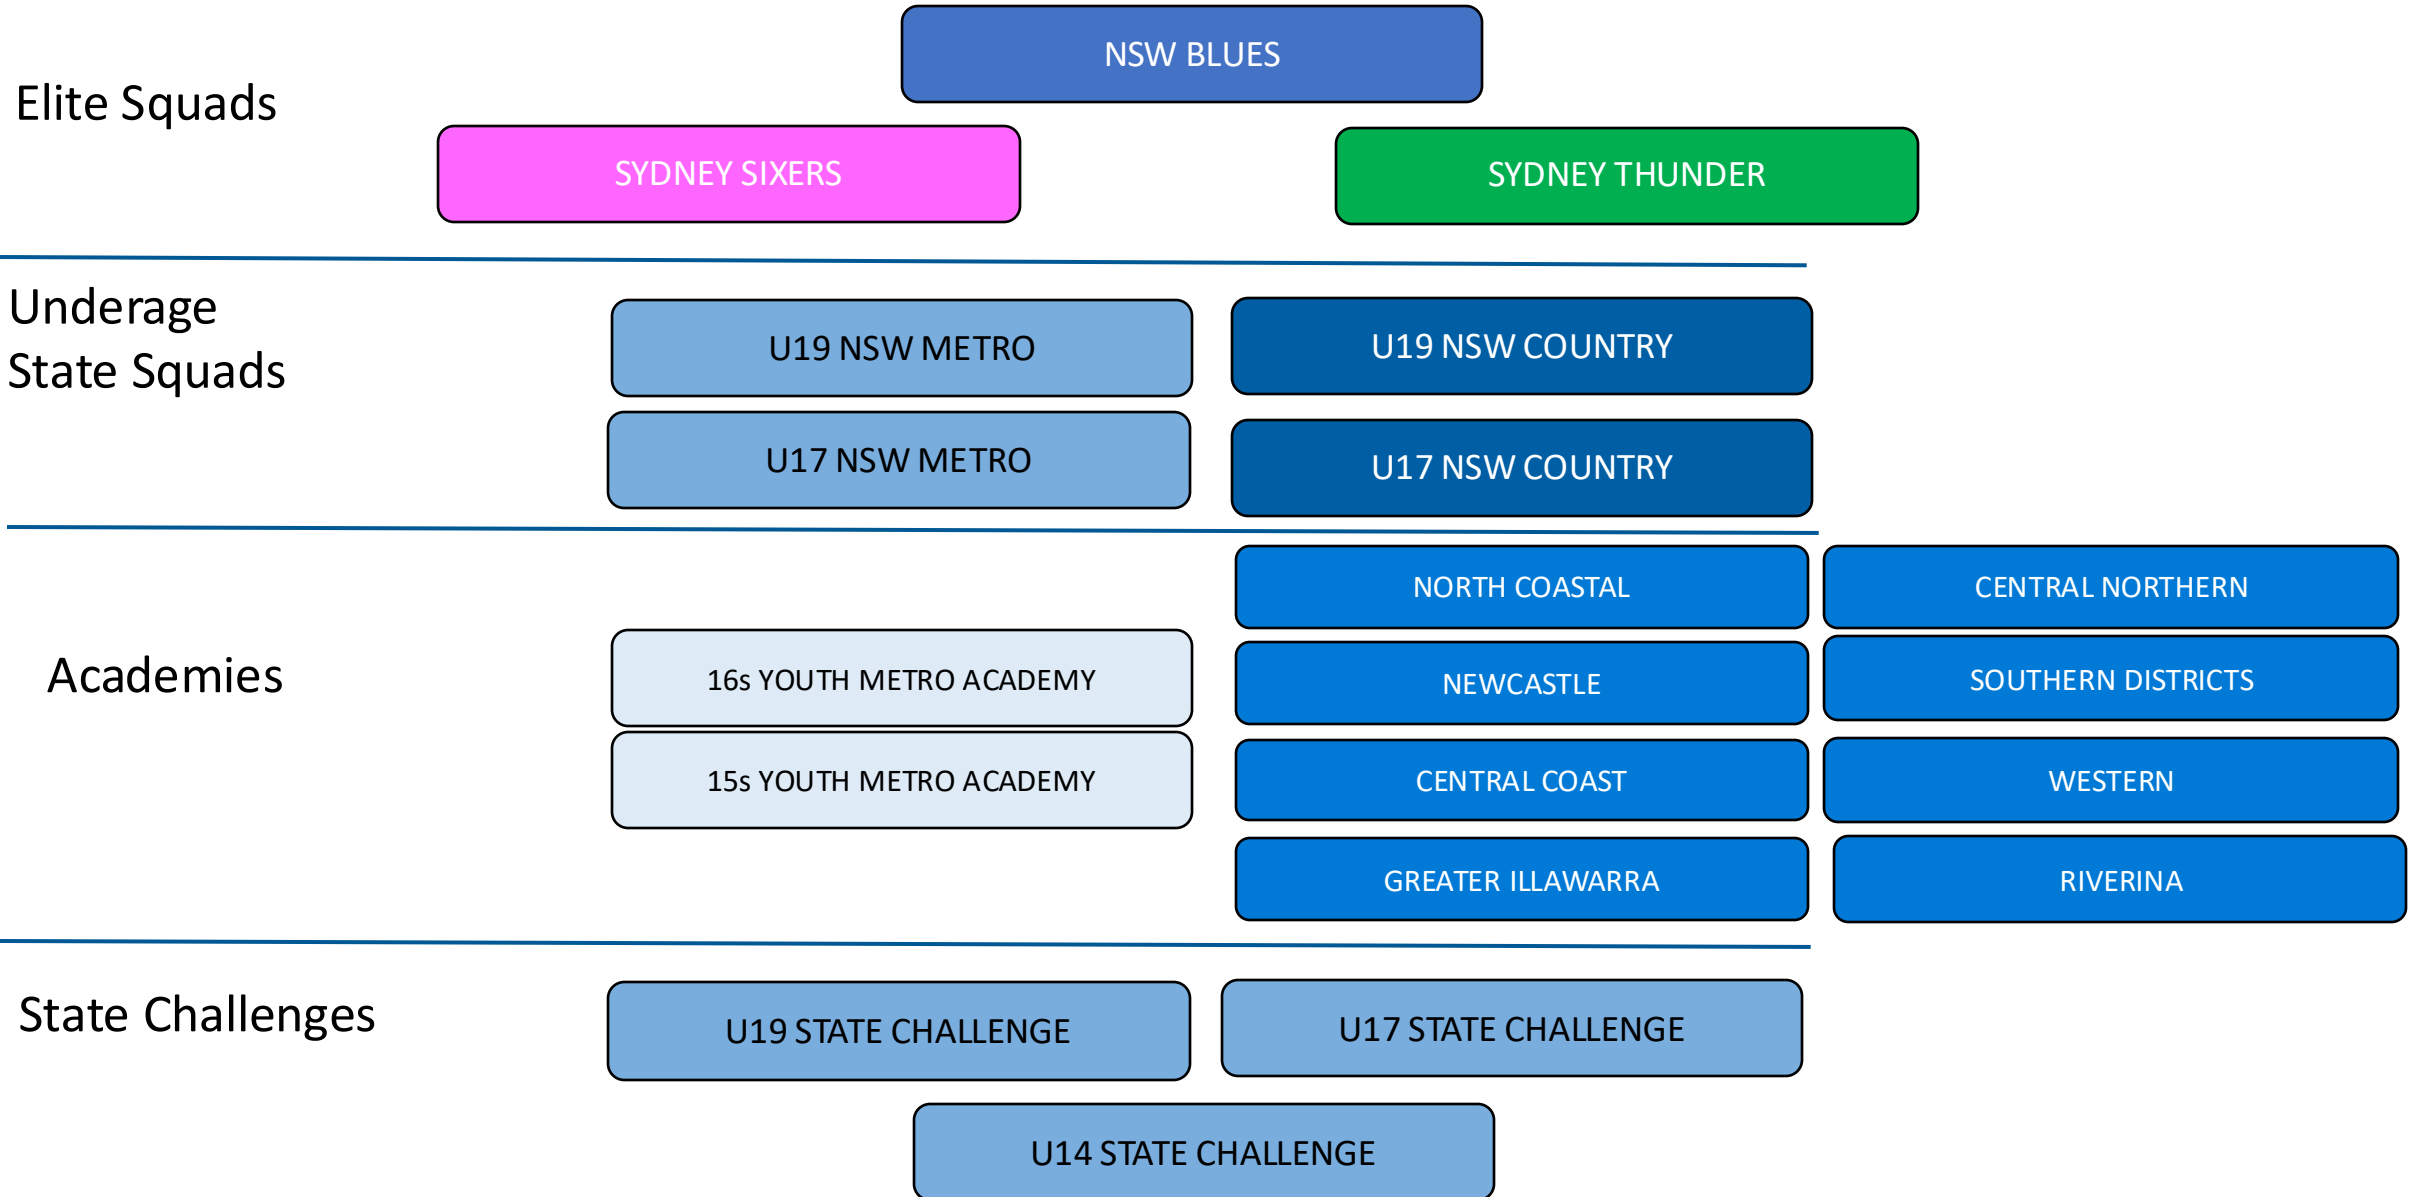

Male Pathway Structure - Programs 24/25

NSW Male Pathway Structure - Competitions

Club and Representative Cricket

Men's Premier Cricket

Poidevan Gray – Metro U21

Country Colts– Country U18

Green Shield – Metro U16

Bradman Cup– Country U16

CNSW Youth Championships
U12-U15 (Metro and Country)

State Challenge

U19s

U17s

U14s

CNSW Pathway Squads

CNSW U19s Squad
NSW Metropolitan and NSW Country