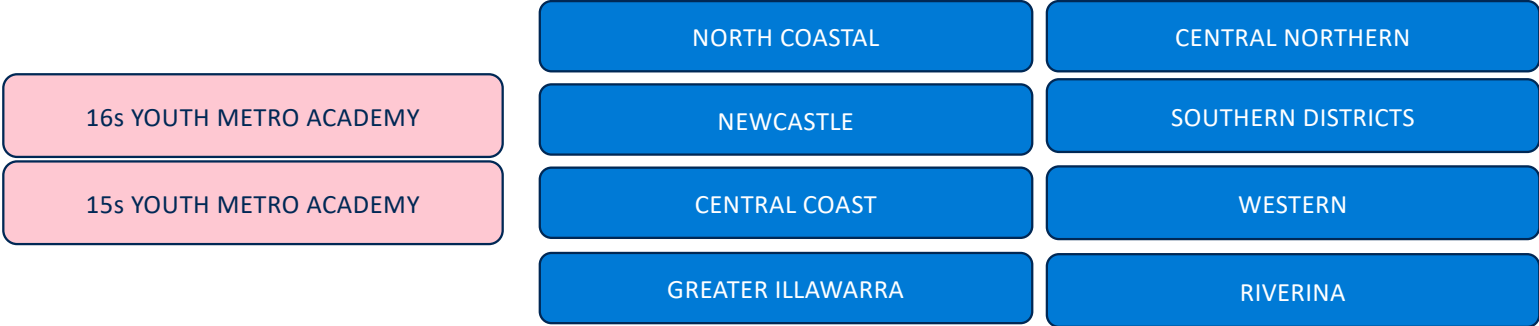

CRICKET NSW

• NSW PATHWAY STRUCTURE & COMPETITIONS •

MALE PATHWAY STRUCTURE – PROGRAMS 22/23

Elite Squads

Underage State Squads

Academies

State Challenges

MALE PATHWAY STRUCTURE – COMPETITIONS