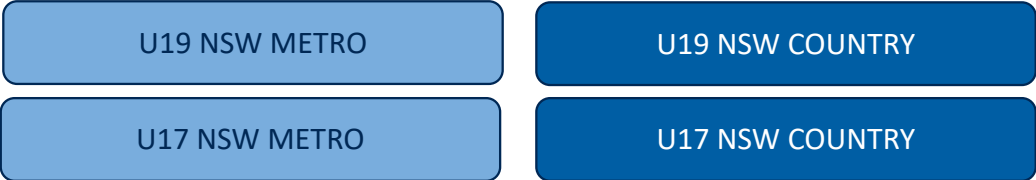

CRICKET NSW

• NSW PATHWAY STRUCTURE & COMPETITIONS •

MALE PATHWAY STRUCTURE – PROGRAMS 22/23

Elite Squads

Underage State Squads

Academies

State Challenges

MALE PATHWAY STRUCTURE – COMPETITIONS